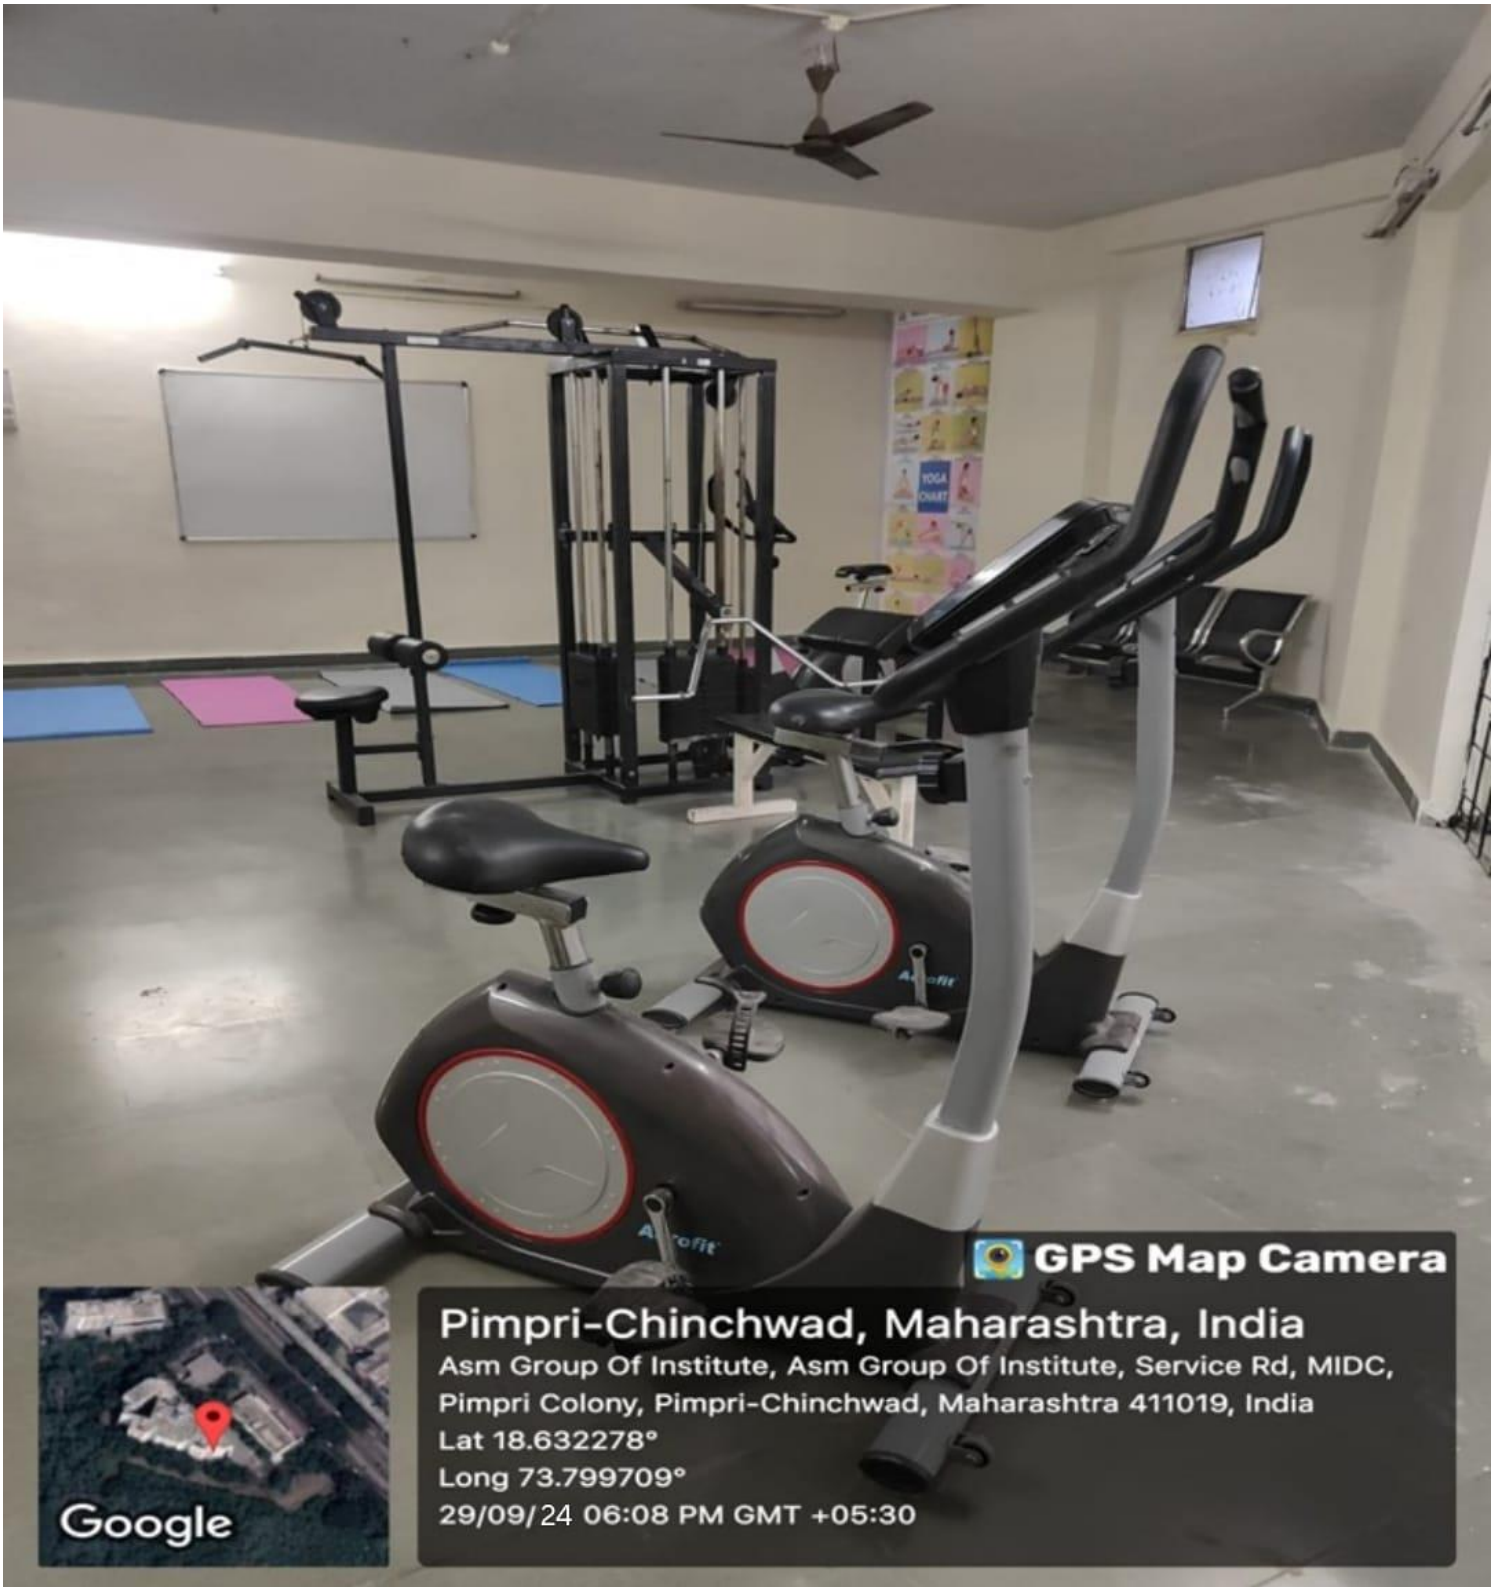

GPS Map Camera

Pimpri-Chinchwad, Maharashtra, India

Asm Group Of Institute, Asm Group Of Institute, Service Rd, MIDC,
Pimpri Colony, Pimpri-Chinchwad, Maharashtra 411019, India

Lat 18.632278°

Long 73.799709°

29/09/24 06:08 PM GMT +05:30